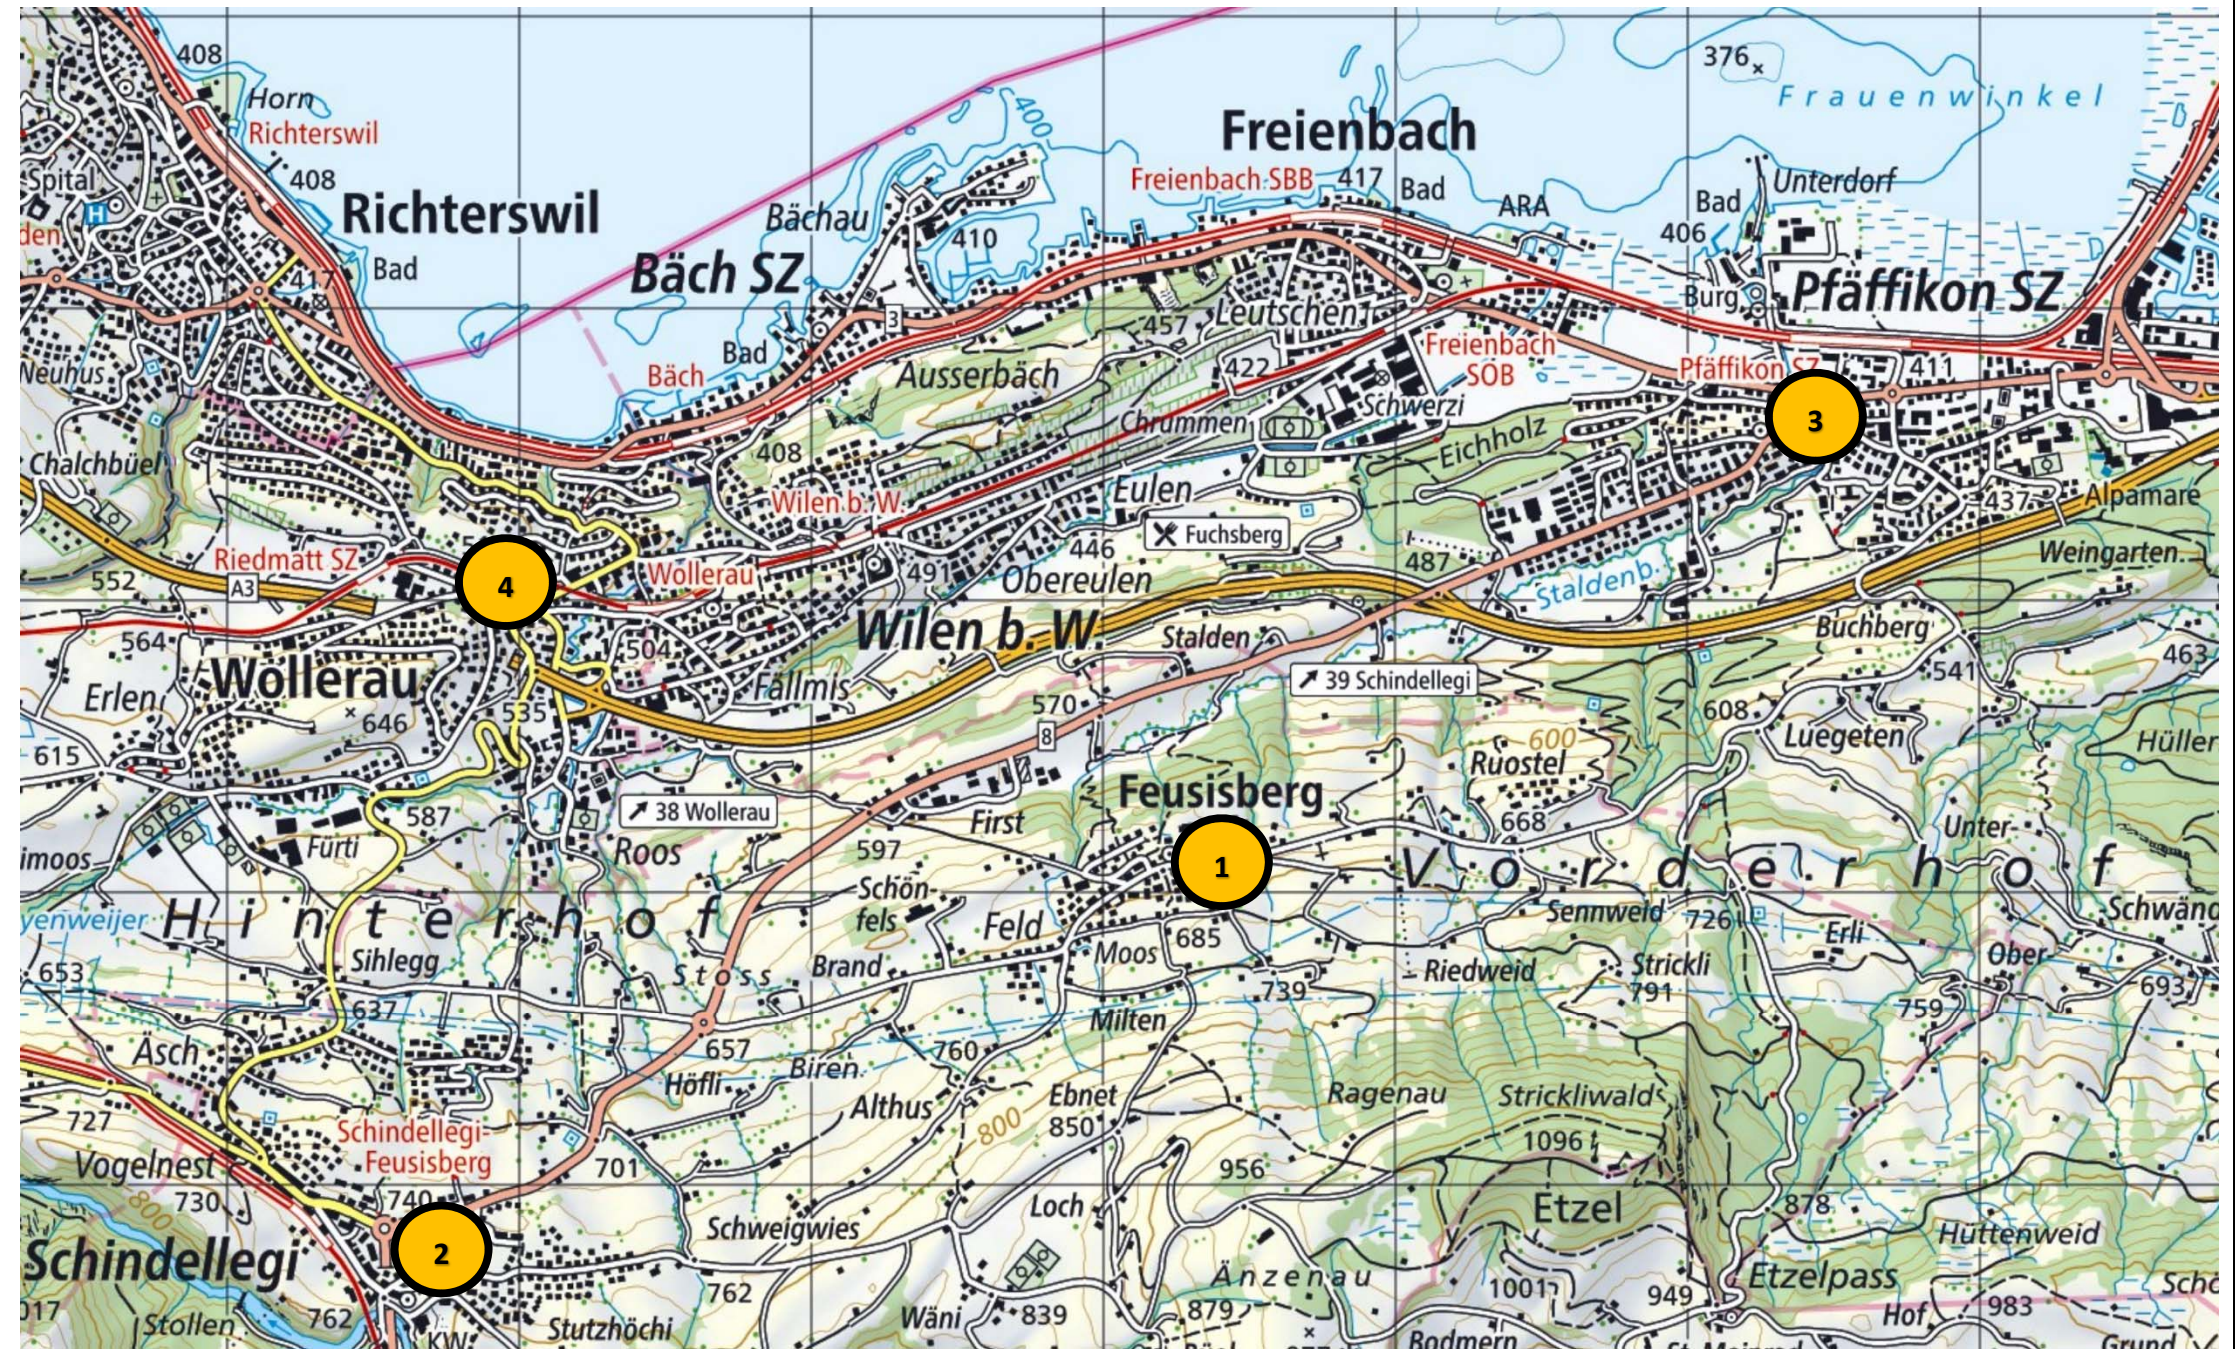

**EMERGENCY MEETING POINTS
(IN CASE OF EMERGENCY)**

In the event of a prolonged power outage, you may potentially have no telephone connection to the emergency services such as the police (117), fire brigade (118) or rescue services (144).

In this event, you can request assistance or information from the emergency services at the staffed emergency meeting points. Emergency calls can also be made at the emergency meeting points.

In the event of an incident, the emergency meeting points will be in operation around the clock until the situation is resolved. All emergency meeting points can be reached on foot, by bicycle or car.

INFORMATION (NO EMERGENCY CONTACT)

www.notfalltreffpunkte-hoefe.ch

Regional Security Commission for Höfe (SIKO)

Communities of
Feusisberg, Freienbach
and Wollerau

Phone: 055 416 94 76

E-mail: siko_hoefe@freienbach.ch

Alterszentrum am Etzel
Dorfstrasse 55
8835 Feusisberg
CH: 2.699.410 / 1.227.137